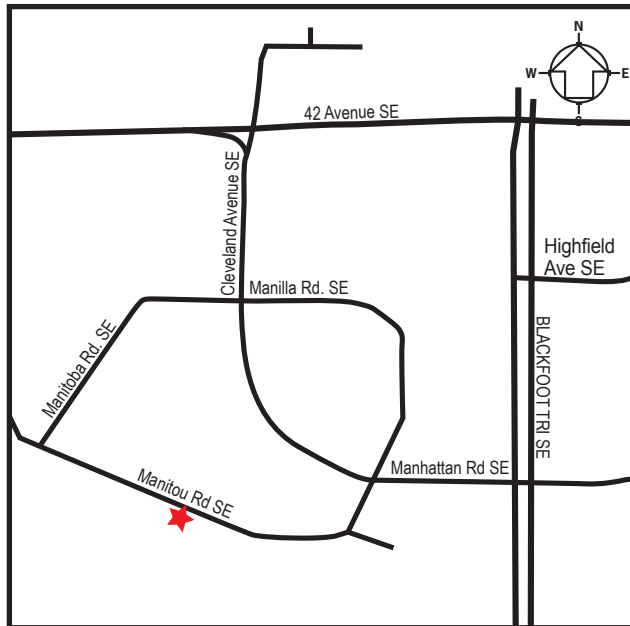

# SITE LOCATION

### DIRECTIONS

**From Airport** – Turn left at Barlow Trail NE, stay in left lane and turn left on Airport Trail NE. Follow and stay in left lane, at first set of lights, turn left and merge to Deerfoot South. Follow to Glenmore Trail and take West exit.

**From Glenmore Trail SW** - take the Blackfoot TR Ramp north, merge onto Blackfoot TRL SE, get into the far west lane and follow down the hill. Turn left onto Manhattan Rd SE (Shaw GM Hummer dealership will be on the East side) Turn left onto Manilla Rd SE. and yield right onto Manitou Road.

**From Downtown** - from Centre Street South, head south to 9 th Avenue and turn left. (stay in right lane), Turn right (south) on Macleod and follow to 42 Avenue( stay in left lane).

Going East on 42 Ave SW toward 1 St. SE. Turn slight right on Manhattan RD SE. Turn right onto Manilla RD SE. Manilla Rd. SE becomes Manitou Rd. SE. Follow driveway once you are on Manitou Rd.