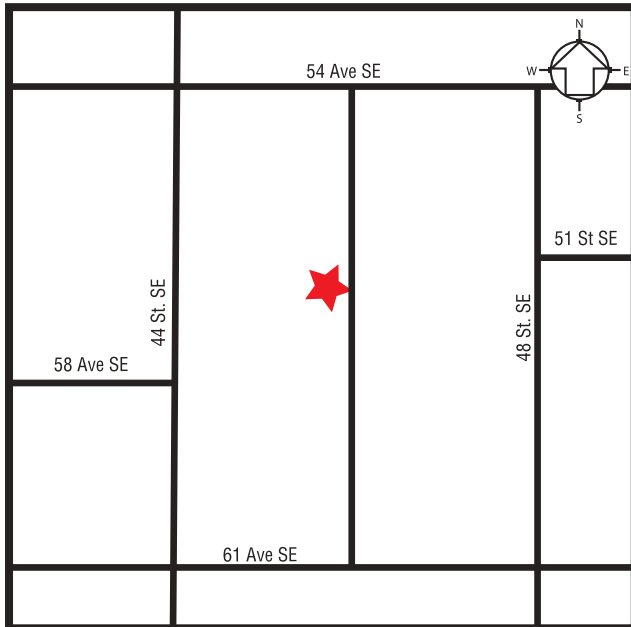

SITE LOCATION

CALGARY PLANT

DIRECTIONS

From Airport – Head south on Airport Rd NE. Turn right onto Airport Rd NE W turn left and becomes Barlow Trail NE N. Turn left onto Airport Train NE W (signs for Alberta 2/City Centre). Take the ramp onto AB-2 S. Take exit 251 for Barlow Trail S toward Peigan Trail E. Merge onto Barlow Trail SE S. Turn left onto 61 Ave SE and turn left onto 46 St E. Destination will be on the left.

From Downtown - Head east on 9 Ave SE toward 3 St SE. Turn right onto 15 St SE. Keep left at the fork. Turn left onto Blackfoot Trail SE N and continue onto 17 Ave SE. Take the ramp onto Deerfoot Trail/AB-2 S. Take exit 251 for Barlow Trail S toward Peigan Trail E. Merge onto Barlow Trail SE S. Turn left onto 61 Ave SE and turn left onto 46 St SE.